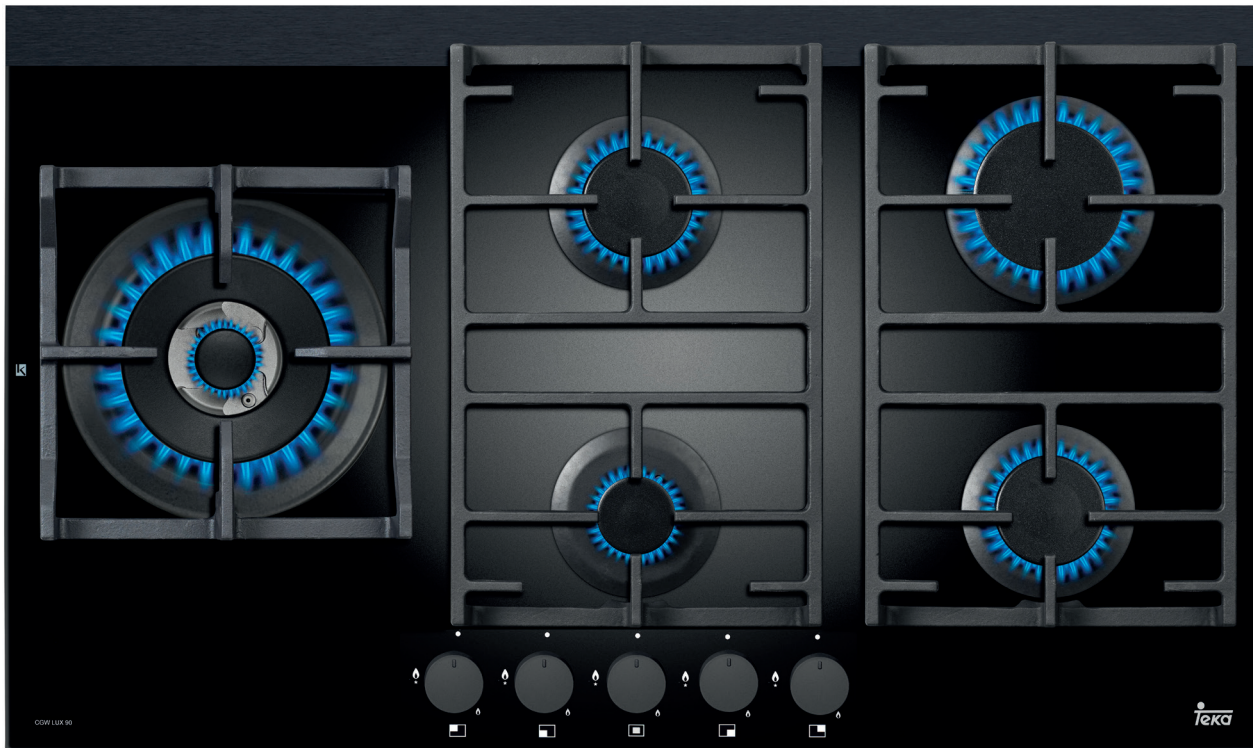

90cm Gas on Glass Cooktop with Wok Burner

CGWLUX905

Features

- Gas on glass cooktop
- 5 Burners inc. a double ring wok burner
- Heavy duty cast iron trivets
- Automatic ignition
- Easy to clean toughened ceramic glass
- Removable control knobs
- High efficiency burners
- Flame Failure

Burner Outputs

- Double ring Wok burner:
  - > 1 × 5 kW
- Rapid burner:
  - > 1 × 2.8 kW
- Semi-rapid burners:
  - > 2 × 1.75 kW
- Auxiliary burner:
  - > 1 × 1.0 kW

Safety

- Flame Failure
- Auto-lock safety device
- Black control knobs with low heat conductivity
- Sturdy grid trivet design

Accessories

- Cast iron trivets
- Regulator
- LPG conversion kit
- LPG test point
- Cast iron wok stand

Cleaning

- Easy to clean toughened ceramic glass surface
- Easy to clean individual cast iron trivets
- Removable control knobs

Product Dimensions

- Physical (w, d, h mm)
  - > 870 × 512 × 55mm

Requirements:

- Rated Power: 220–240V
- Supplied with 10 amp plug
- Natural Gas or LPG

Warranty

- 5 year warranty (3+2 on registration)

Model # CGWLUX905